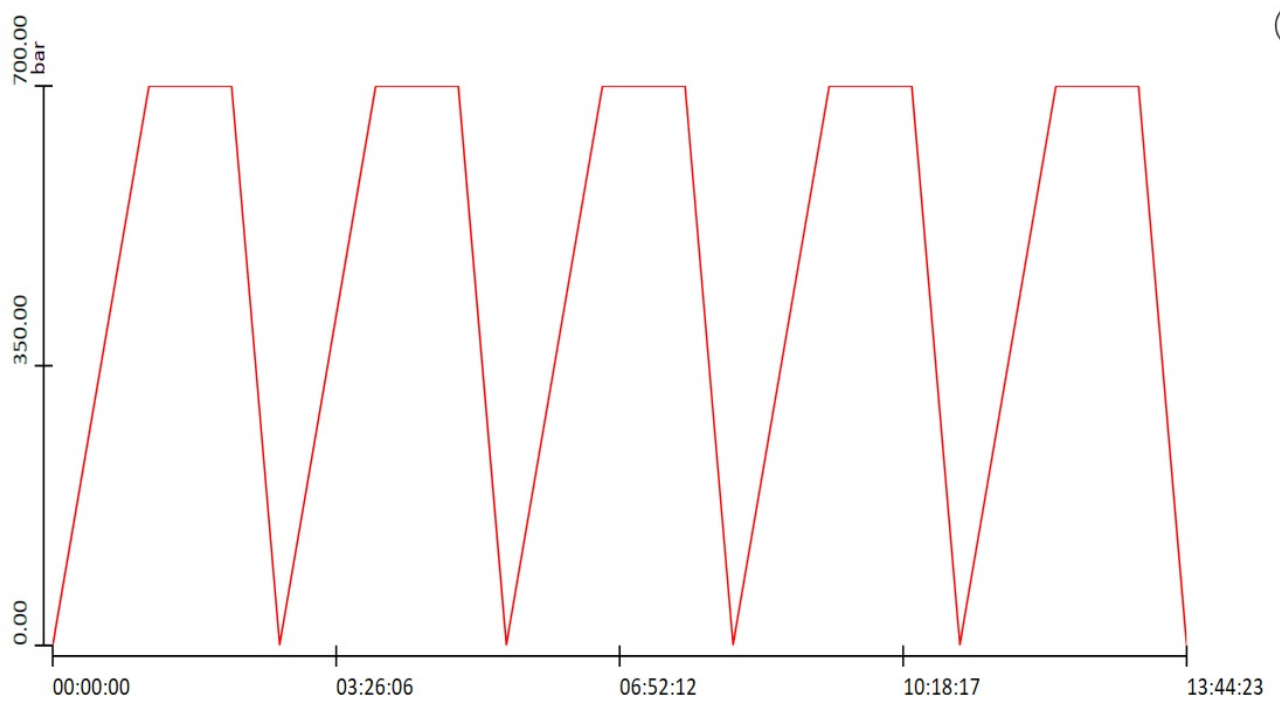

Selected Profile: PT-NMS-700Bar\_Zyklen  
 Description:  
 Duration (D:H:M:S): 13:44:24  
 Configuration: [Details](#) [Create/Modify](#)

Select Profile

**Execute Profile** **Abort Profile**

Safe  Pressurized  Air Supply

Emergency Stop  **Reset** **Configure**

Executing Profile  **Options**

**PT: 0000.16** bar

[P&ID/Camera](#)

Alarm Banner Filter: None Export

Device	Description	Criticality	Status	AlarmTime
HTS.System.Digital.PI-002.Alarm	Air Pressure LO	VeryCritical	AckAlarm	5/26/2020 12:39

Start Time: --- Elapsed Time: 00:00:00 End Time: ---

Profile: Pressure: Time to Complete: 00:00:00

Reports Alarm History Event History Trender...

Report History Selection: 1 Hour Refresh

Report Start Time End Time View Data